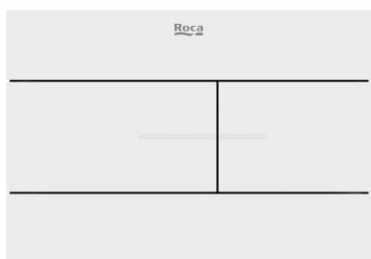

DUPLO S

PS2 (DUPLO S) - Dual flush operating plate for concealed cistern. Cable technology. No tools required for installation.

DIMENSIONS

Length 194 mm
 Width 6 mm
 Height 134 mm

COLOURS AND FINISHES

PRICE (VAT INCLUDED)

£136.51

FEATURES

Number of buttons: 2

TECHNICAL DRAWINGS

BOUGHT TOGETHER FREQUENTLY

Duplo S full height installation system with cistern and frame (AG)

8900A902E

Duplo S Under Window Adjustable Concealed Cistern (AG)