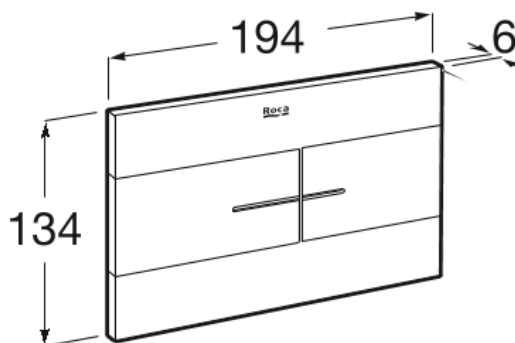

DUPLO S

PS2 (DUPLO S) - Dual flush operating plate for concealed cistern. Cable technology. No tools required for installation.

DIMENSIONS

Length 194 mm
 Width 6 mm
 Height 134 mm

COLOURS AND FINISHES

PRICE (VAT INCLUDED)

£136.51

FEATURES

Number of buttons: 2

TECHNICAL DRAWINGS

BOUGHT TOGETHER FREQUENTLY

Duplo S full height installation system with cistern and frame (AG)

8900A902E

Duplo S Under Window Adjustable Concealed Cistern (AG)

8900A22A1

Duplo S Under Window Concealed Cistern (AG)

8900A22A0

Duplo S

Designed for modern living, Duplo S installation systems seamlessly integrate advanced concealed cistern technology with refined flush plate designs, providing unparalleled comfort and style for any bathroom project.